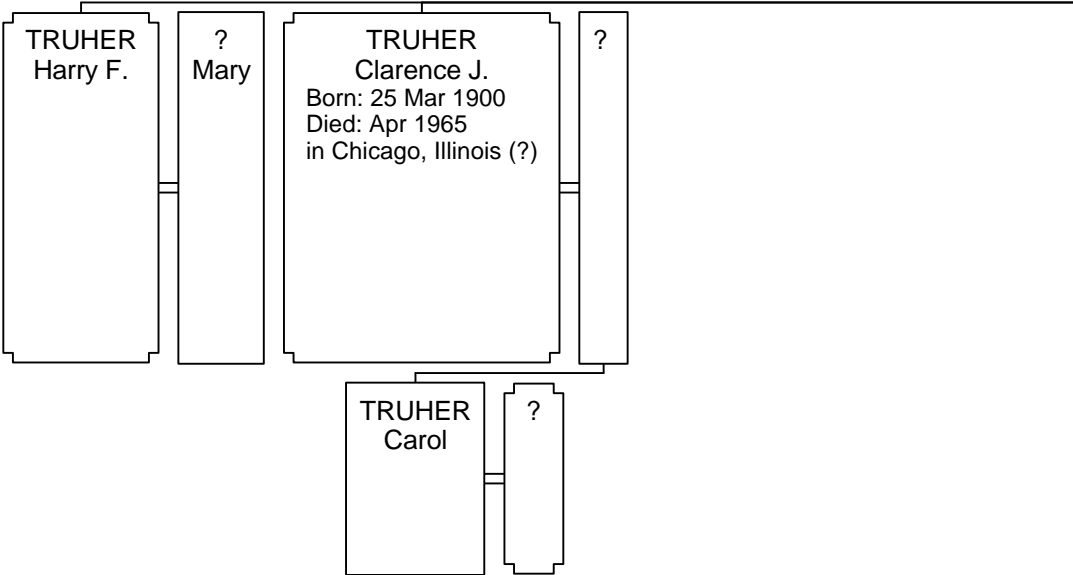

Parents

Children

Grandchildren

Great-Grandchildren

TRUHER  
Carl Wilhelm Friederich  
Born: 19 Oct 1876  
in Bay View (Milwaukee), Milwaukee County,  
Wisconsin  
Died: 08 Nov 1949  
in Chicago, Illinois (?)