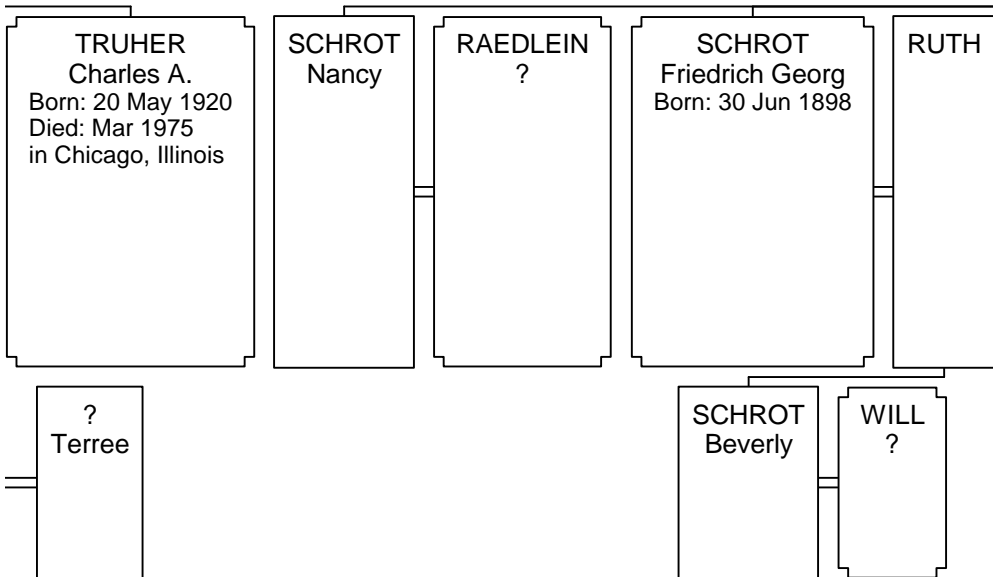

**MARKLEY**  
Jean  
Born: 10 Jul 1912  
in Chicago, Illinois  
Married: 06 Jun 1936  
in Geneva, Illinois  
Died: 02 Aug 1987  
in Battle Creek, Michigan  
Burial: 1987  
Acacia Park Cemetery, 7800 West Irving Park  
Road, Chicago, Cook County, Illinois 60634-2135,  
773-625-7800

**TRUHER**  
Evelyn M.  
Born: 17 Mar 1918  
Died: Feb 1976  
in Island Lake, Illinois

**FLOWERS**  
William David  
Born: 23 Jul 1918  
Died: 28 Aug 1976  
in Island Lake, Illinois

**SWANSON**  
Robert  
Born: 13 Apr 1940  
Married: 26 Nov 1966  
in Our Saviour's Lutheran Church, Chicago,  
Illinois

**PIERSON**  
Robert

**FLOWERS**  
Dianne Carle

**EVANS**  
Dennis

**FLOWERS**  
James David

**TRUHER**  
Caroline Wilhelmine Henriette  
Born: 16 Oct 1877  
in Bay View (Milwaukee), Milwaukee County,  
Wisconsin  
Died: 24 Feb 1965